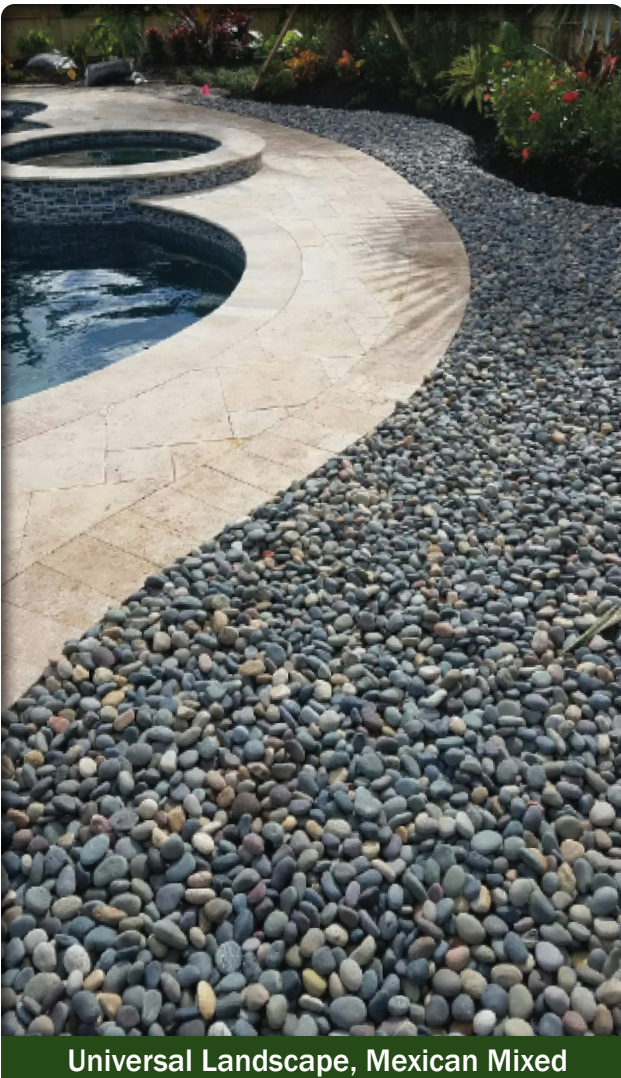

Universal Landscape, Mexican Mixed

Yardco Rock & Stone's responsibly sourced imported beach pebbles are a wonderful addition to any garden bed or landscape design. We have established wonderful relationships with our global vendors who like us, value the environment and the people that harvest the pebbles we supply. We like to think that this relationship continues through to you and furthermore to your customers. We take pride in the transparency of our manufacturing process and strategies. Please note, the beaches in Mexico are not yielding the same amount of "black/gray" as they used to. Instead now, the true Mexican Black Beach Pebble sometimes runs with large amounts of green and brown in addition to its black gray hues. We promise to continue to bring you the highest quality Mexican Beach Pebble available and we thank you for being a part of that promise.