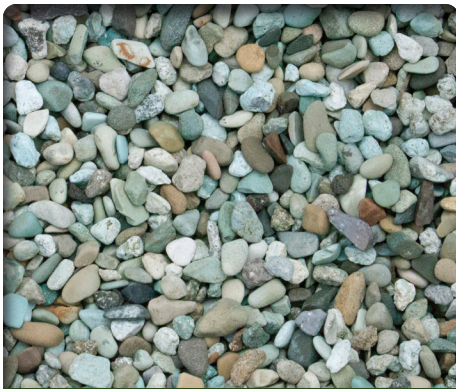

Asian River Pebble, Black

Color: "Black" • Size: 1"-2"
• Style: Top Class Polished
• Unit: 40 LB Bag, 66 Bag PLT

Asian River Pebble, Black

Color: "Black" • Size: 2"-3" & 3"-4"
• Style: Top Class Polished
• Unit: 40 LB Bag, 66 Bag PLT

Imported Asian Top Class Black River Pebbles and Polar White Beach Pebbles are pictured above.

PEBBLE, INDONESIAN BEACH • IMPORTED

Pictured are Indonesian Salmon & Polar White Beach Pebbles installed by Universal Landscape.