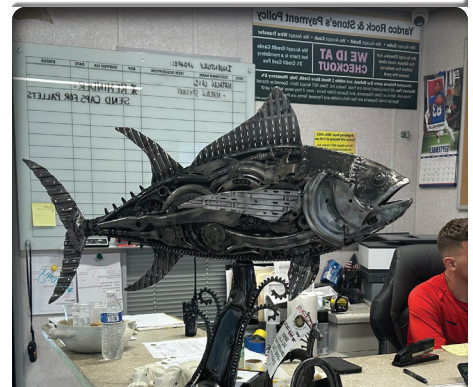

Mahi Mahi

Imported Metalwork •
Reclaimed Auto Parts •
Hand-Crafted Artwork • 78" H

Man Holding Boulder

Imported Metalwork •
Reclaimed Auto Parts •
Hand-Crafted Artwork • 118" H

Spirit Tiger

Imported Metalwork •
Reclaimed Auto Parts •
53" H x 31" x 104"