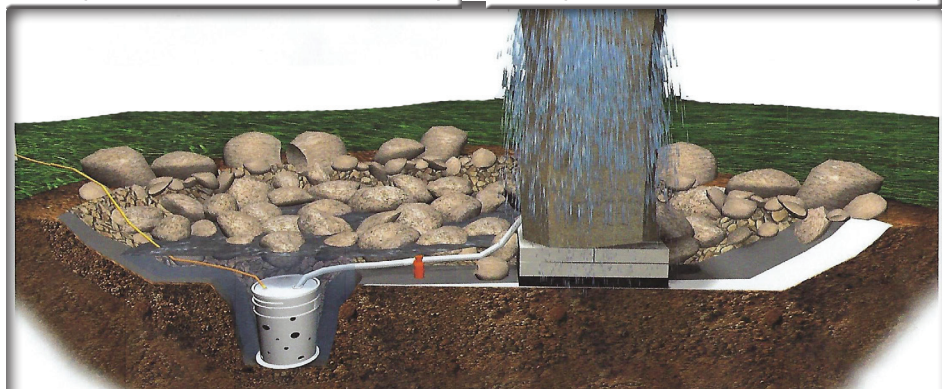

Pump Kit

Large & Small Pump Kit Includes: Concrete Block, Liner 45 Mil. EPDM, Rubber Mat, Plumbing, Submersible Pump & Underlayment.
Link to Video & Instructions: <https://yardcorocks.com/shop/discover-our-products/basalt/pump-kit-instructions/>