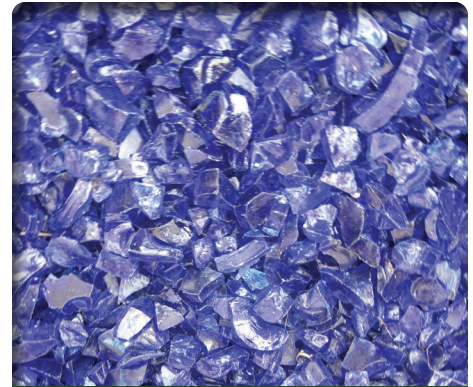

South Bay Quartzite Thin Select

S.O.O. • Color: "Gray, Tan, Rust"
 • Size: ¾" - 1½" Thick
 • Unit: SF

LANDSCAPE GLASS, RECYCLED, TUMBLED • IMPORTED

“Aqua”

Imported Crushed & Tumbled •
Color: “Aqua” • Size: ½”-1”
• Unit: 20 LB Bag, 140 per PLT

“Turquoise”

Imported Crushed & Tumbled •
Color: “Turquoise” • Size: ½”-1”
• Unit: 20 LB Bag, 140 per PLT

“Dark Blue”

Imported Crushed & Tumbled •
Color: “Dark Blue” • Size ½”-1”
• Unit: 20 LB Bag, 140 per PLT