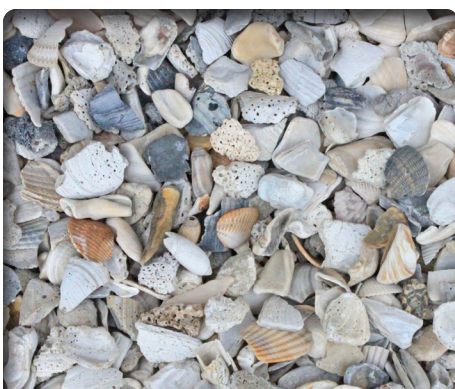

Sphere Black

Imported Marble •
Color: "Black"

Sphere White & Gray

Imported Marble •
Color: "Gray, White"

Textured Abstract

Imported White Marble •
Color: "White" • Hand-Carved

SHELL • DOMESTIC & IMPORTED

Peruvian Scallop Shell

- Color: "Pink, Purple, White"
- Size: 2"-3"
 - Unit: LB

Washed Shell Small

- Color: "White, Gray"
- Size: 3/8" - 1/2"
 - Unit: 40 LB Bag, CY

Tabby Shell, Domestic

- S.O.O. Color: "White, Tan, Gray" •
 Size: #4, 1"-2" • Unit: 40 LB Bag
 • Not For Exposed Concrete