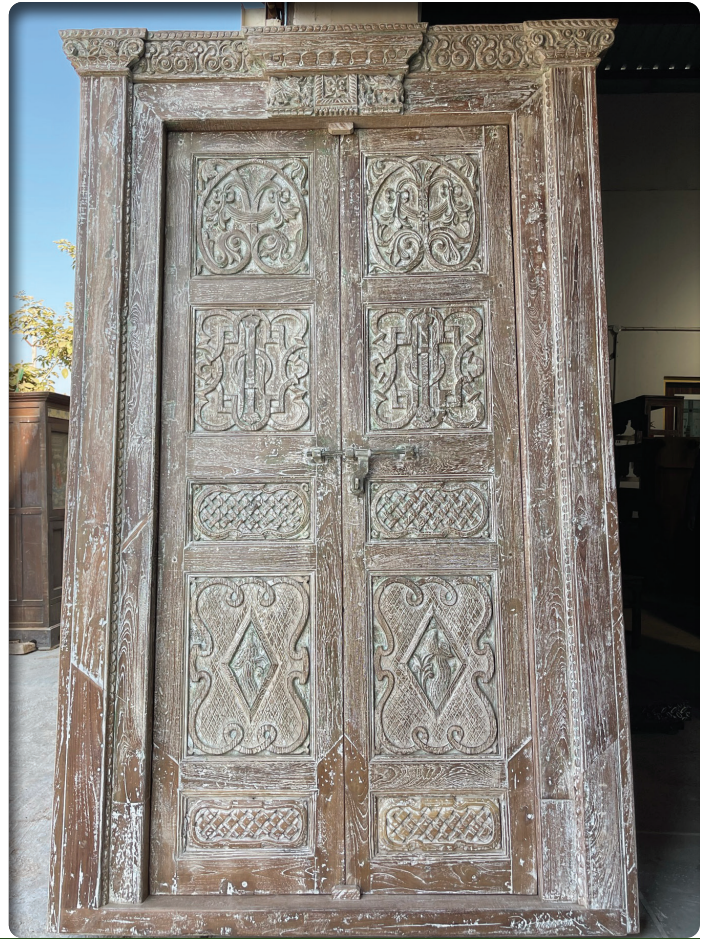

Teak Standing

Imported Indonesian Reclaimed
Teak Root Standing •
Large, Medium & Mini

Teak Root, Square

Imported Indonesian Reclaimed
Teak Root Square Specimen •
Assorted Sizes

WOOD, TEAK DOOR • IMPORTED

Teak Reclaimed Doors

Imported hand-carved ornate doors, reclaimed from India, showcase exquisite craftsmanship with intricate designs. They showcase traditional motifs and the skilled artistry of Indian craftsmen. Each door tells a story making them a unique and timeless piece that will add elegance to any space.