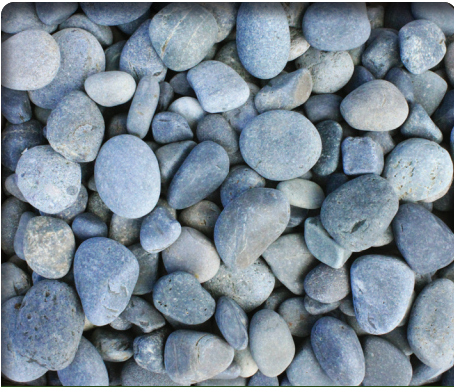

Salmon Beach Pebble

Color: Salmon • Size: 1"-2"
• Unit: 40 LB Bag, 70 Bag PLT

Salmon Beach Pebble

Color: Salmon • Size: 2"-3"
• Unit: 40 LB Bag, 70 Bag PLT

PEBBLE, MEXICAN BEACH • IMPORTED

Mexican Black Beach Pebble