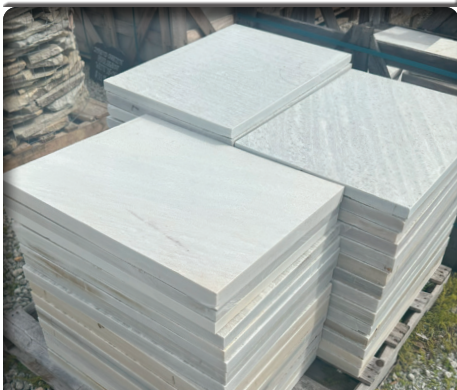

Quartzite "White"

Imported Color: White, Gray Size: 12" x 12", 18" x 18", 18" x 24" & 24" X 24"